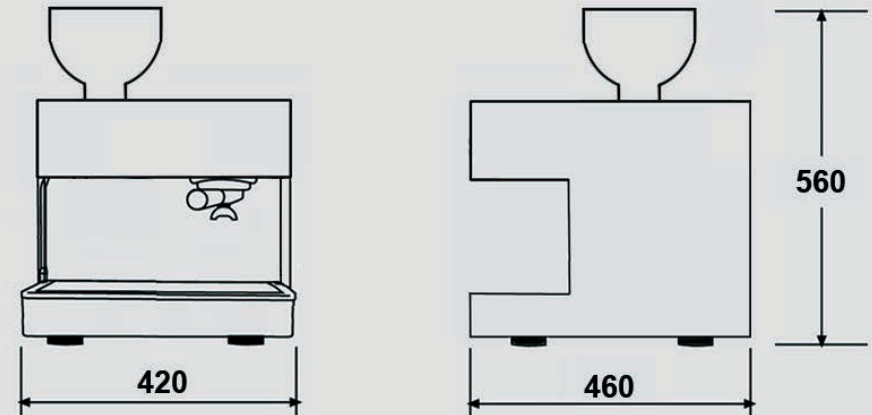

# Expobar Pico with Grinder

The Pico by Expobar is a small and compact espresso machine that works perfectly in any environment. Featuring a built-in grinder and a button operated keypad; the Pico is an extremely user-friendly coffee machine that doesn't require a PHD in barista skills to use it.

## SPECIFICATIONS

Groups	Boiler Capacity	Voltage	Heating Elements	Electrical Input	Weight	Dimensions
1	1.5 litre	230v / 50hz / 1	2550W	11.1A	30kg	W420 x D460 x H560

**Caffé Society**

[www.caffesociety.co.uk](http://www.caffesociety.co.uk)