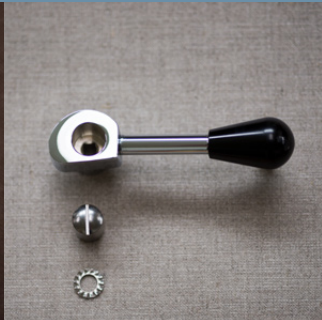

ROCKET®

ESPRESSO MILANO

ROCKET ESPRESSO

Rocket Espresso produces the finest espresso machines in the tradition of 'Fatto a Mano' translated to, 'made by hand'. Our small team of craftsmen produce both premium domestic and commercial espresso

BOXER
semi compact heat exchanger

3 Group BOXER with optional shot timer

BOXER *semi compact heat exchanger*

GROUPS	1	2	3
TECHNOLOGY	Thermosiphon	Thermosiphon	Thermosiphon
PORTION CONTROL	Automatic	Automatic	Automatic
BOILER	8.3 l	13.2 l	23 l
POWER*	2.3 KW	4.3 KW	4 KW / 5KW / 6KW
WIDTH (mm)	480	630	850
DEPTH (mm)	490	490	490
HEIGHT (mm)	471	471	471
BODYWORK	Stainless steel AISI 304 / Black soft touch / White soft touch		
BOILER MATERIAL	Copper		
THERMAL CONTROL	Sirai Pressure Stat		
STEAM WANDS	Stainless steel + cool touch		
CUPS HEIGHT	86 mm or tall version 120 mm		
SHOT TIMER	By request		