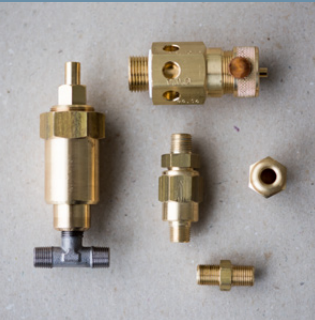

ROCKET®

ESPRESSO MILANO