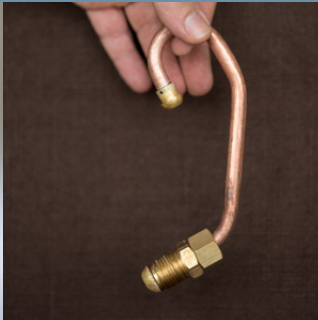

ROCKET®

ESPRESSO MILANO

ROCKET ESPRESSO

Rocket Espresso produces the finest espresso machines in the tradition of 'Fatto a Mano' translated to, 'made by hand'. Our small team of craftsmen produce both premium domestic and commercial espresso